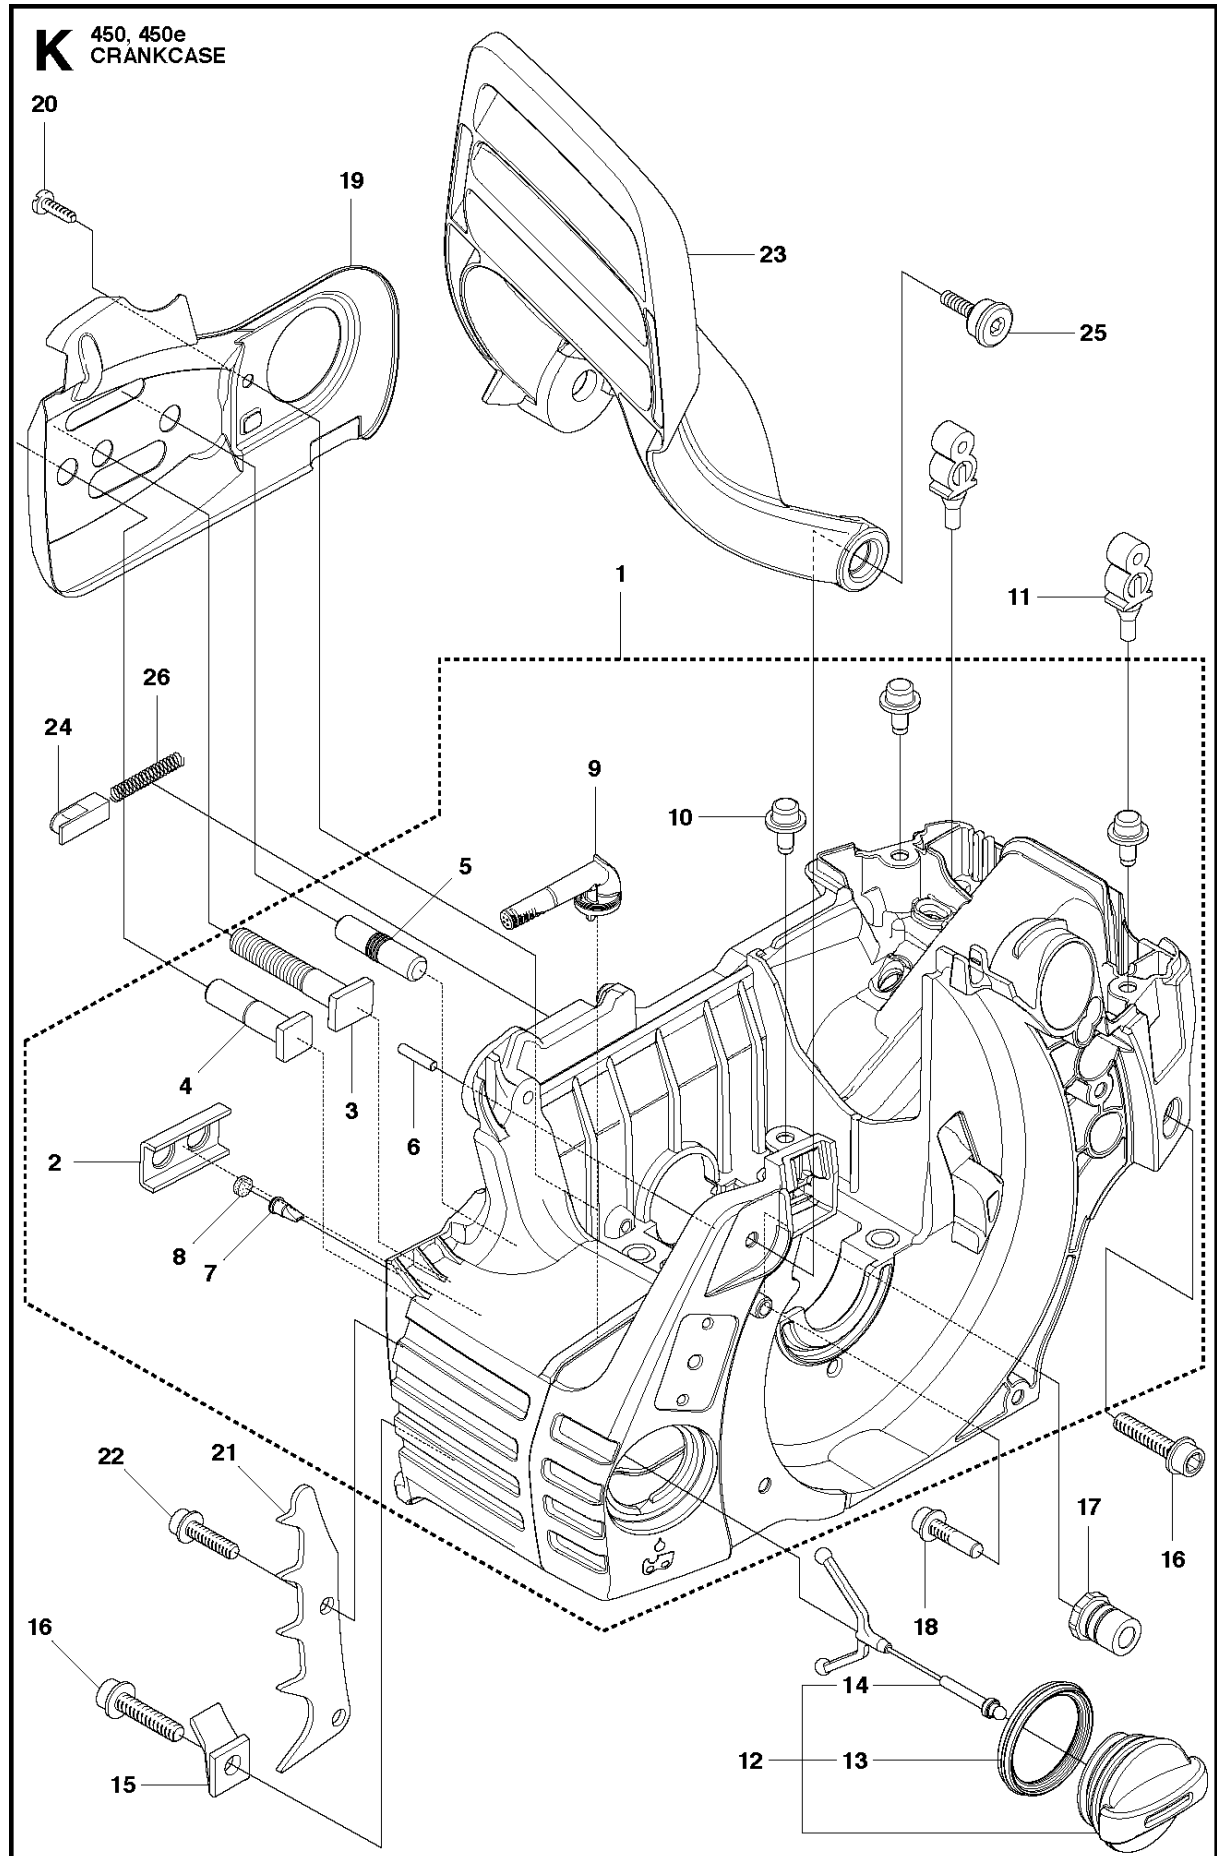

CRANKCASE

450 E from 2011-07 -

Ref	Part no.	Description	Remark	Qty	Kit
1	537 43 82-01	CRANKCASE		1	
2	503 87 58-02	STIFFENING PLATE		1	1
3	503 87 54-02	BAR BOLT		1	1
4	537 33 46-01	BAR BOLT		1	1
5	544 03 64-01	BAR BOLT		1	1
6	503 24 09-05	NEEDLE ROLLER		1	1
7	530 02 61-19	CHECK VALVE		1	1
8	537 40 35-01	FILTER		1	1
9	544 08 33-01	OIL SCREEN		1	1
10	544 33 16-01	GUIDE PIN		3	1
11	503 86 93-01	CARBURETTOR MOUNTING		2	
12	544 11 12-01	TANK CAP ASSY		1	
13	537 21 50-01	SEALING		1	12
14	503 57 89-01	HOLDER		1	12
15	503 88 63-01	CHAIN CATCHER PIN		1	
16	503 21 88-76	SCREW IHSCFT		2	
17	501 00 76-01	LATERAL SUPPORT		2	
18	503 21 51-03	SCREW IHSCFT		1	
19	544 09 40-01	CHAIN GUIDE PLATE		1	
20	503 21 70-10	SCREW CCRPANT		1	
21	503 90 59-01	BARKSTØD		1	
22	503 21 75-20	SCREW IHSCFT		2	
23	544 08 26-01	HAND GUARD		1	
24	503 89 24-01	LOCK		1	
25	503 89 30-01	SCREW		2	
26	503 43 65-01	POSITION SPRING		1