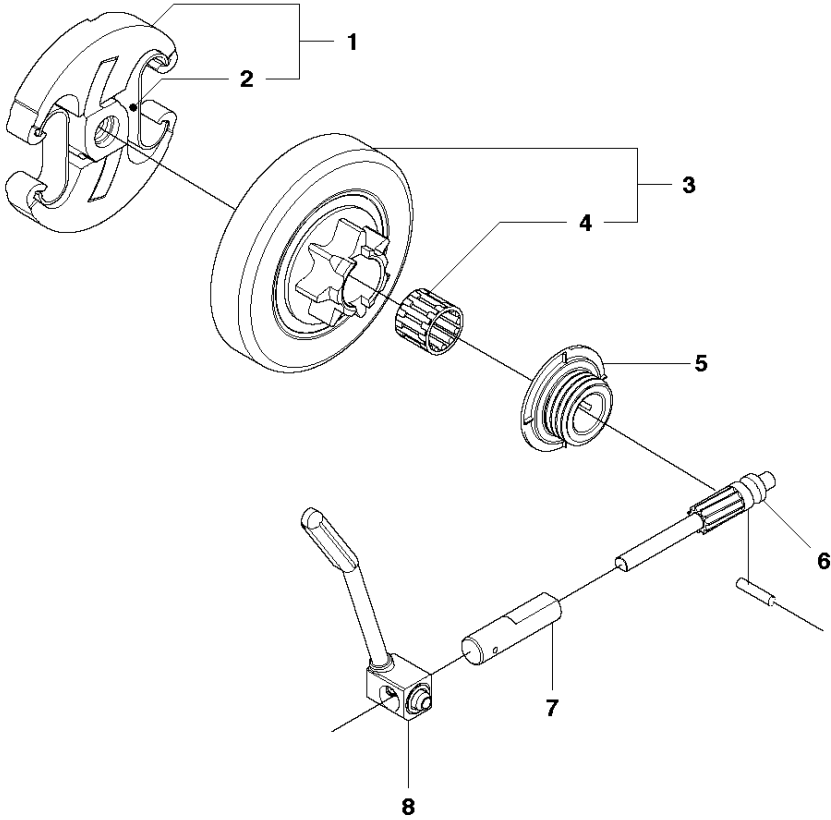

SPARE PARTS LIST

CHAIN SAWS

450 E from 2011-07 -

CHAIN BRAKE & CLUTCH COVER

450 E from 2011-07 -

Ref	Part no.	Description	Remark	Qty	Kit
1	544 21 72-01	CLUTCH COVER ASSY		1	
2	504 54 28-01	COVER LID		1	1
3	537 04 30-01	BRAKE BAND ASSY		1	1
4	544 08 30-01	WEAR PROTECTION		1	1
5	503 85 52-01	GUIDE BUSHING		1	1
6	503 46 59-01	BRAKE SPRING		1	1
7	544 08 29-01	COVER LID		1	1
8	503 89 08-02	KNEE JOINT ASSY		1	1
9	503 89 29-01	PIN KNEE-JOINT		1	1
10	735 31 08-20	E-CLIP		1	1
11	537 39 29-01	CHAIN TENSION SCREW		1	1
12	537 34 72-01	CHAIN TENSIONER WHEEL		1	1
13	537 39 26-01	HEAT PROTECTOR		1	1
14	544 35 75-01	LABEL		1	1
15	503 21 70-10	SCREW CCRPANT		10	1
16	525 35 43-01	BEARING SLEEVE		1	1
17	544 25 05-01	WEAR PLATE		1	1
18	537 34 78-01	KNOB		1	

B 450, 450e
CLUTCH & OIL PUMP

CLUTCH & OIL PUMP

450 E from 2011-07 -

Ref	Part no.	Description	Remark	Qty	Kit
1	537 11 05-03	CLUTCH ASSY		1	
2	537 35 91-01	CLUTCH SPRING		2	1
3	578 09 79-01	CLUTCH DRUM		1	
4	503 25 52-01	NEEDLE BEARING		1	3
5	503 93 18-01	PUMP PINION		1	
6	540 05 79-01	PUMP PISTON		1	
7	537 15 48-01	PUMP CYLINDER		1	
8	544 08 42-01	OIL HOSE		1	

C 450, 450e
CYLINDER COVER

CYLINDER COVER

450 E from 2011-07 -

Ref	Part no.	Description	Remark	Qty	Kit
1	544 34 83-03	CYLINDER COVER ASSY		1	
2	522 70 92-01	LABEL		1	1
3	503 89 47-01	SNAP		3	

STARTER

450 E from 2011-07 -