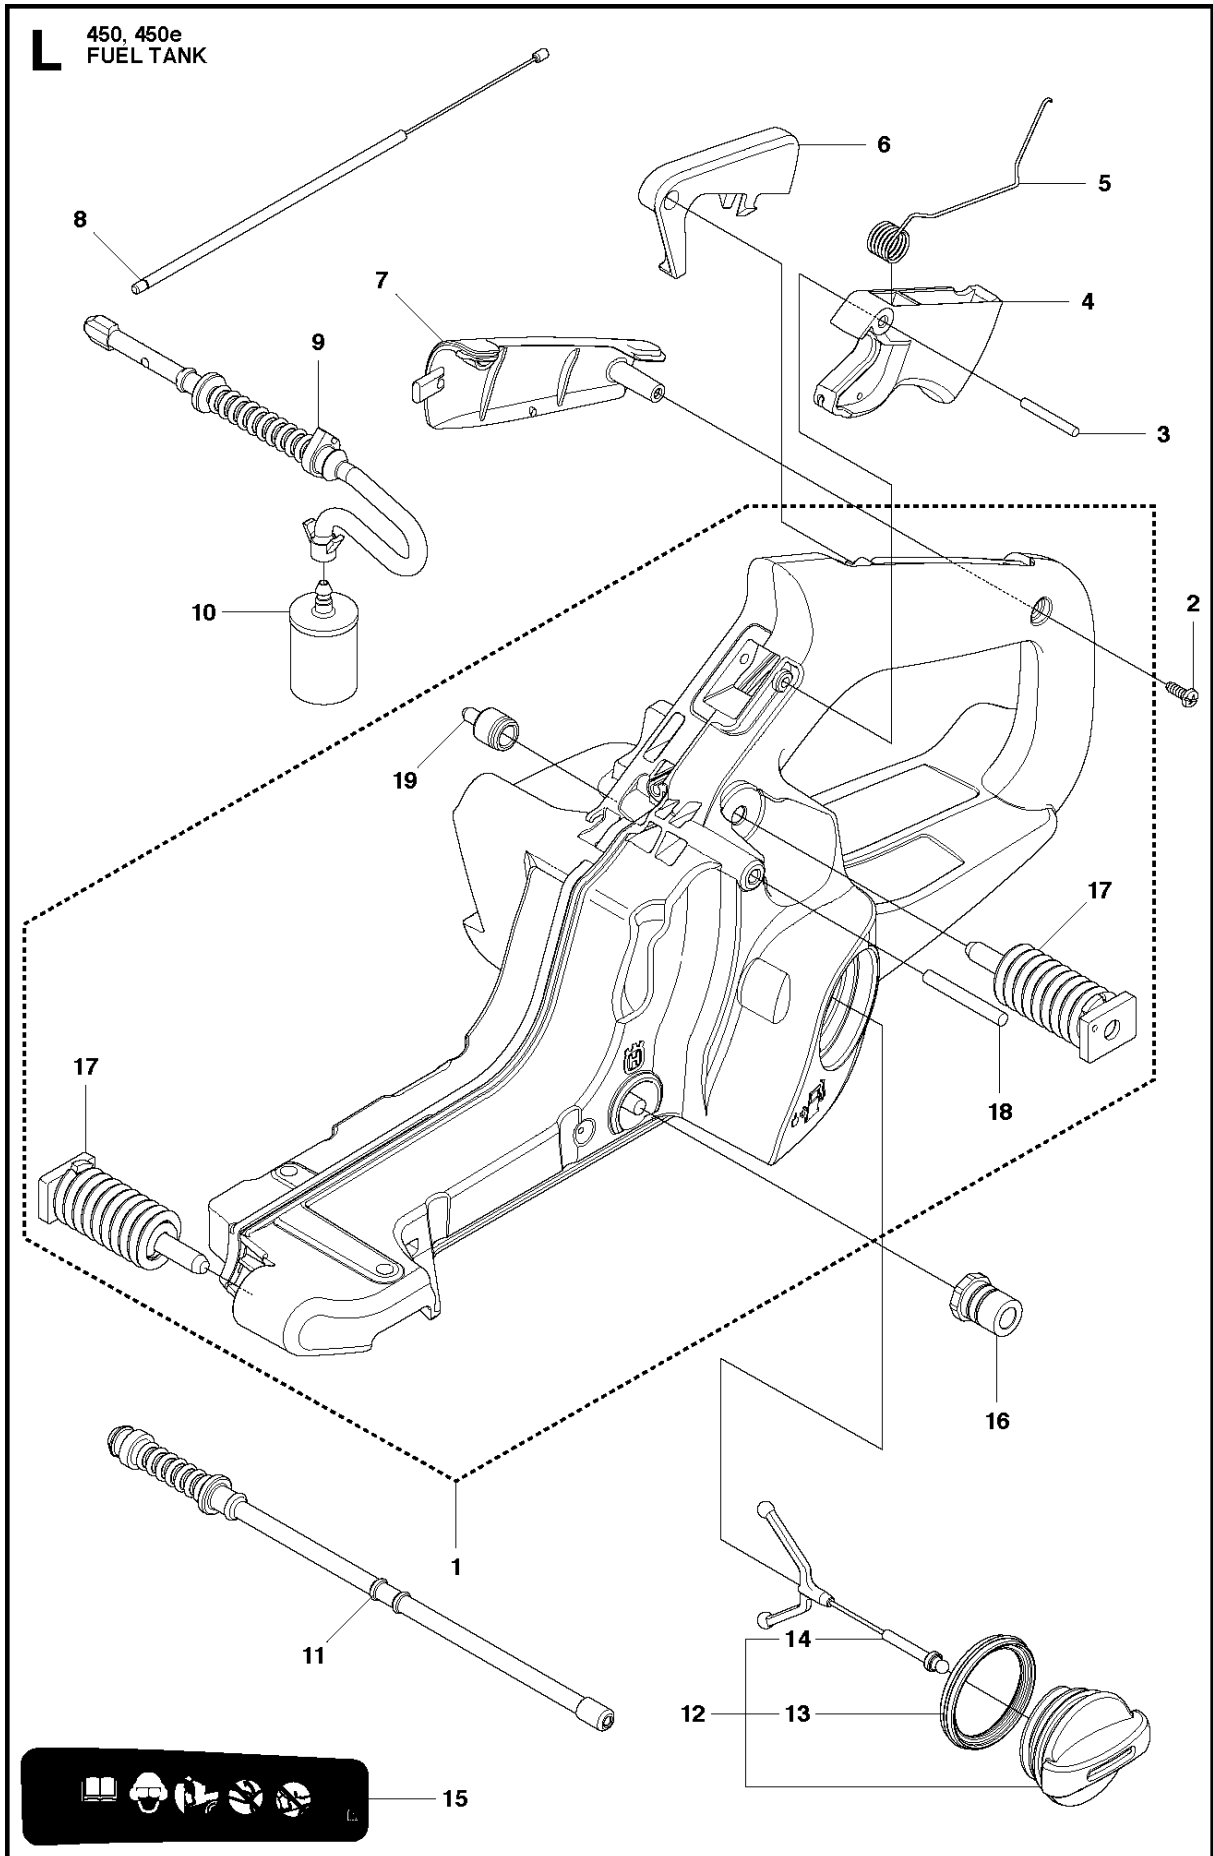

FUEL TANK

450 E from 2011-07 -

Ref	Part no.	Description	Remark	Qty	Kit
1	525 86 21-01	FUEL TANK ASSY		1	
2	503 21 28-10	SCREW CCRPANT		1	
3	720 18 25-20	PARALLEL PIN		1	
4	544 09 97-01	THROTTLE TRIGGER		1	
5	544 09 99-01	SPRING		1	
6	544 09 98-01	THROTTLE LOCKOUT		1	
7	504 12 22-01	HANDLE INSERT		1	
8	504 09 88-01	THROTTLE CABLE ASSY		1	
9	544 12 86-01	FUEL HOSE		1	
10	503 44 32-01	FILTER		1	
11	544 12 97-01	RETURN HOSE		1	
12	544 11 12-01	TANK CAP ASSY		1	
13	537 21 50-01	SEALING		1	12
14	503 57 89-01	HOLDER		1	12
15	544 37 50-01	LABEL		1	
16	501 00 76-01	LATERAL SUPPORT		1	
17	544 10 12-01	ANTIVIBRATION ELEMENT		2	1
18	721 12 63-39	GROOVED PIN		1	1
19	537 35 95-01	TANK VENT ASSY		1	1