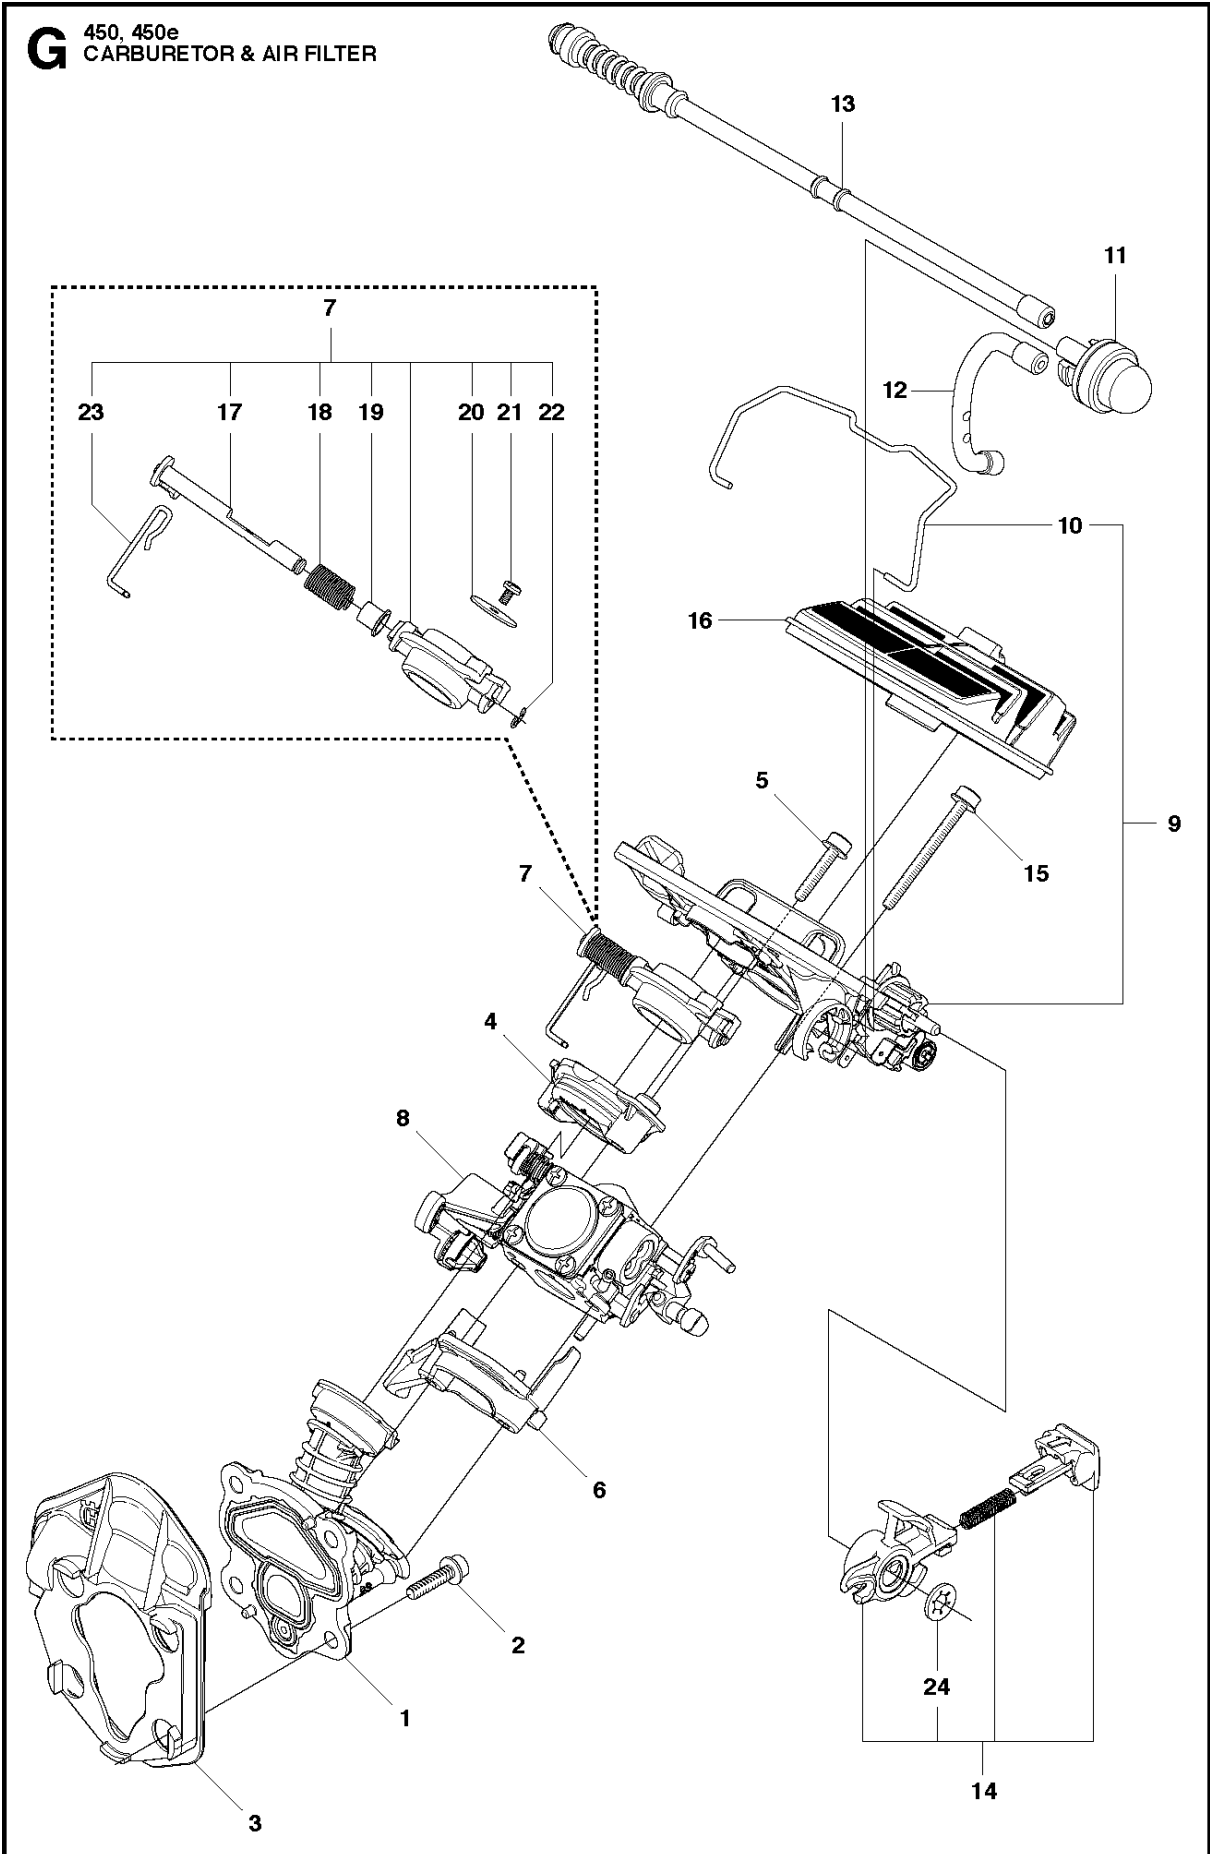

CARBURETOR & AIR FILTER

450 E from 2011-07 -

Ref	Part no.	Description	Remark	Qty	Kit
1	544 08 23-01	INLET PIPE ASSY		1	
2	503 20 02-16	SCREW IHSCFM		4	
3	544 08 38-01	INTERMEDATE WALL		1	
4	544 08 40-01	FLANGE		1	
5	503 21 07-25	SCREW IHSCFT		2	
6	544 08 41-01	FLANGE		1	
7	544 14 82-01	THROTTLE		1	
8	506 45 04-01	CARBURETTOR	C1M-EL37B	1	
9	504 00 34-01	FILTER HOLDER		1	
10	544 23 14-01	SHACKLE		1	9
11	503 93 66-01	PRIMER HOUSING	air purge	1	
12	544 40 19-01	HOSE	suction hose	1	
13	544 12 97-01	RETURN HOSE	return hose	1	
14	544 35 99-02	CONTROL		1	
15	503 21 07-50	SCREW IHSCFT		2	
16	544 08 08-01	AIR FILTER	μ 80	1	
16	544 08 08-02	AIR FILTER	μ 44	1	
16	544 08 08-03	AIR FILTER	Felt	1	
17	502 08 10-01	SHAFT ASSY		1	7
18	502 08 11-01	SPRING		1	7
19	502 08 08-01	COLLAR		1	7
20	502 08 12-01	VALVE		1	7
21	503 48 18-01	SCREW		1	7
22	537 38 52-01	CLIP		1	7
23	502 08 09-01	ROD		1	7
24	735 58 30-00	WASHER		1	14