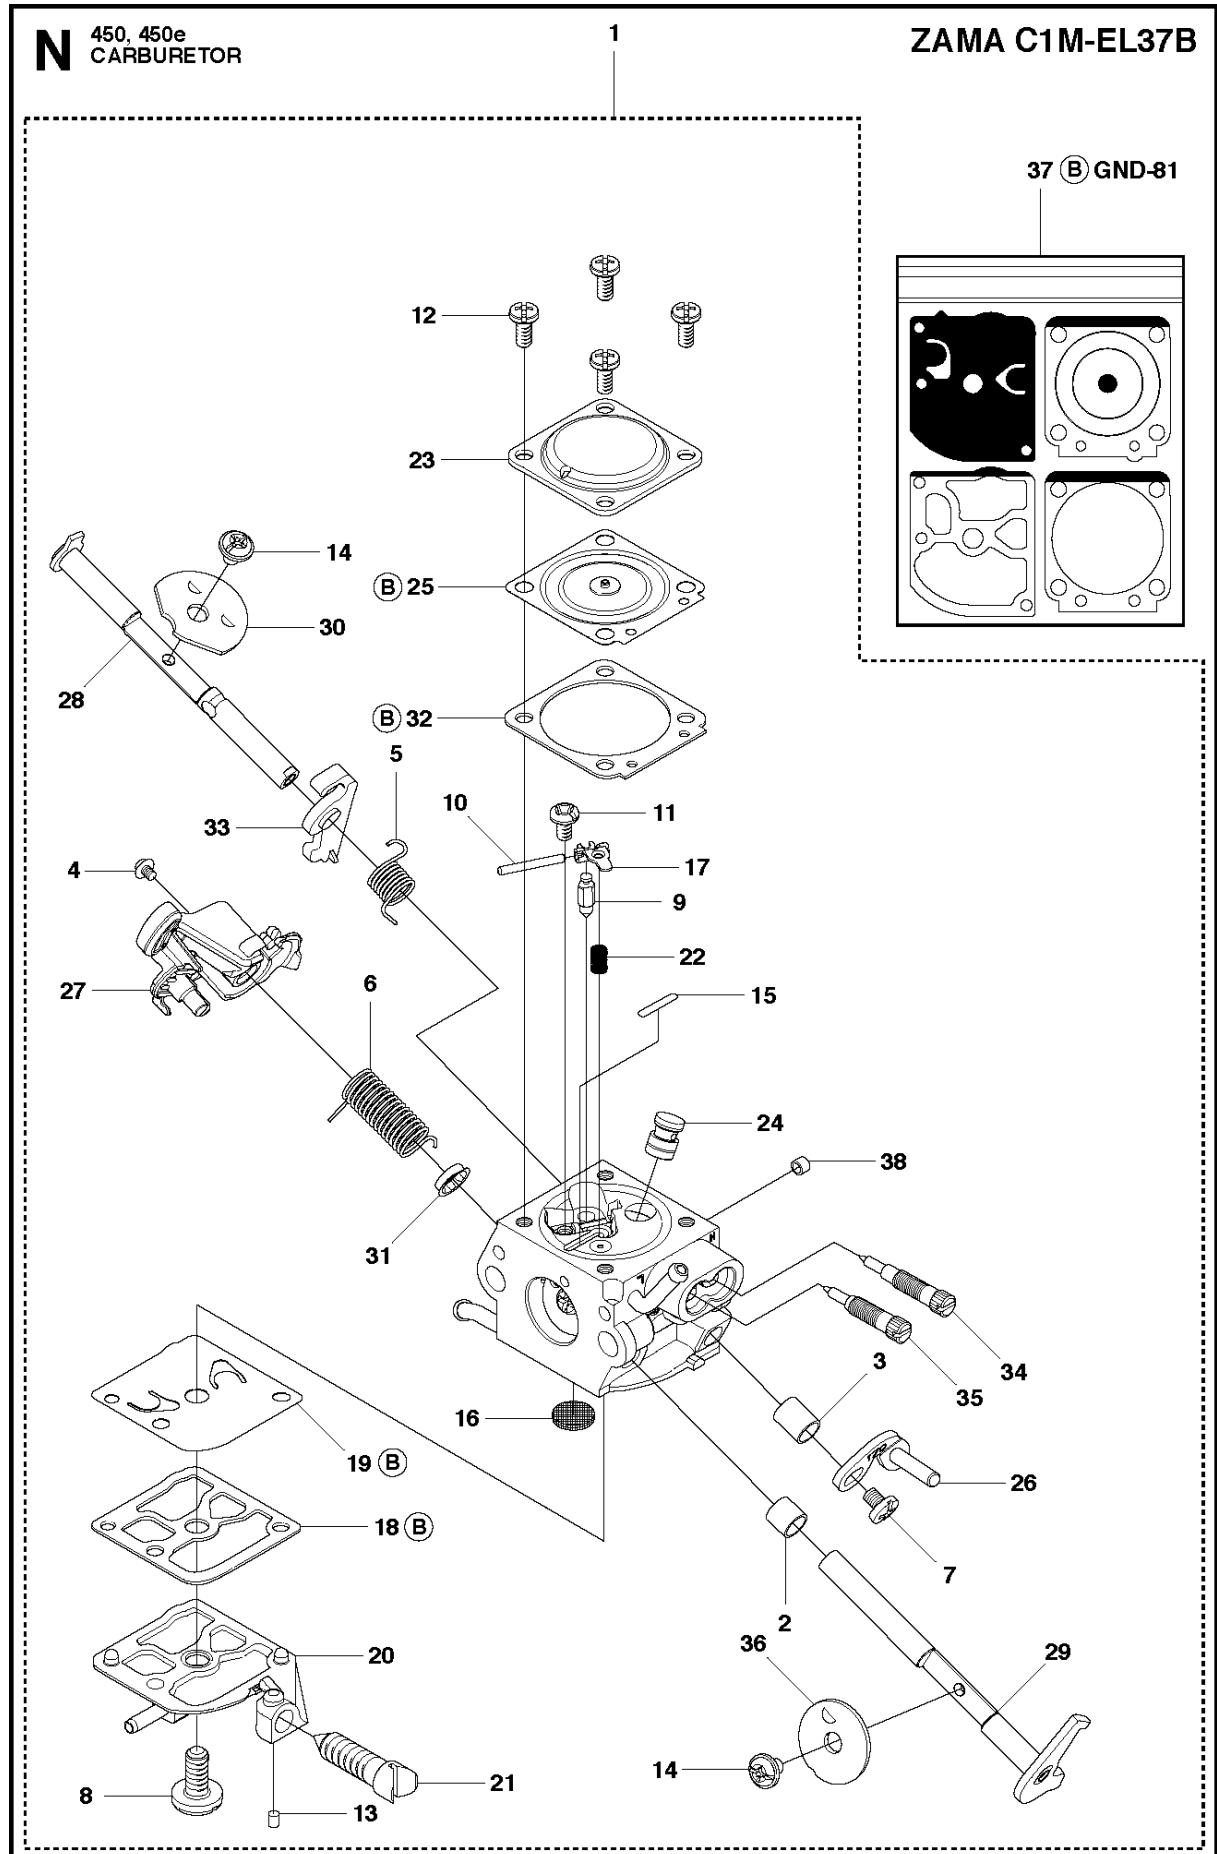

CARBURETOR

450 E from 2011-07 -

Ref	Part no.	Description	Remark	Qty	Kit
1	506 45 04-01	CARBURETTOR		1	
2	502 07 82-01	COLLAR		1	1
3	502 07 83-01	COLLAR		1	1
4	502 07 84-01	SCREW		1	1
5	502 07 86-01	SPRING		1	1
6	502 07 87-01	SPRING		1	1
7	503 47 90-01	SCREW		1	1
8	503 47 96-01	SCREW		1	1
9	503 47 97-01	VALVE		1	1
10	503 48 00-01	PIN RETAINING SCREW		1	1
11	503 48 01-01	SCREW		1	1
12	503 48 05-01	SCREW		4	1
13	503 48 11-01	PIECE		1	1
14	503 48 18-01	SCREW		2	1
15	503 53 56-01	PLUG WELCH		2	1
16	503 53 57-01	STRAINER		1	1
17	503 66 59-01	LEVER		1	1
18	537 02 01-01	GASKET PUMP		1	1, 37
19	537 38 31-01	DIAPHRAGM PUMP		1	1, 37
20	502 07 89-01	COVER		1	1
21	537 38 33-01	SCREW		1	1
22	537 38 34-01	SPRING		1	1
23	537 38 37-01	COVER		1	1
24	544 23 77-01	NOZZLE ASSY		1	1
25	502 07 90-01	DIAPHRAGM		1	1, 37
26	502 07 91-01	LEVER		1	1
27	505 10 17-01	LEVER		1	1
28	502 07 94-01	SHAFT ASSY		1	1
29	502 07 95-01	SHAFT ASSY		1	1
30	502 24 77-01	VALVE		1	1
31	502 07 98-01	COLLAR		1	1
32	537 38 36-01	GASKET		1	1, 37
33	502 08 17-01	LEVER		1	1
34	502 07 99-01	SCREW		1	1
35	502 08 00-01	SCREW		1	1
36	502 08 01-01	VALVE		1	1
37	502 08 02-01	GASKET KIT		1	
38	544 11 95-01	PLUG		1	1