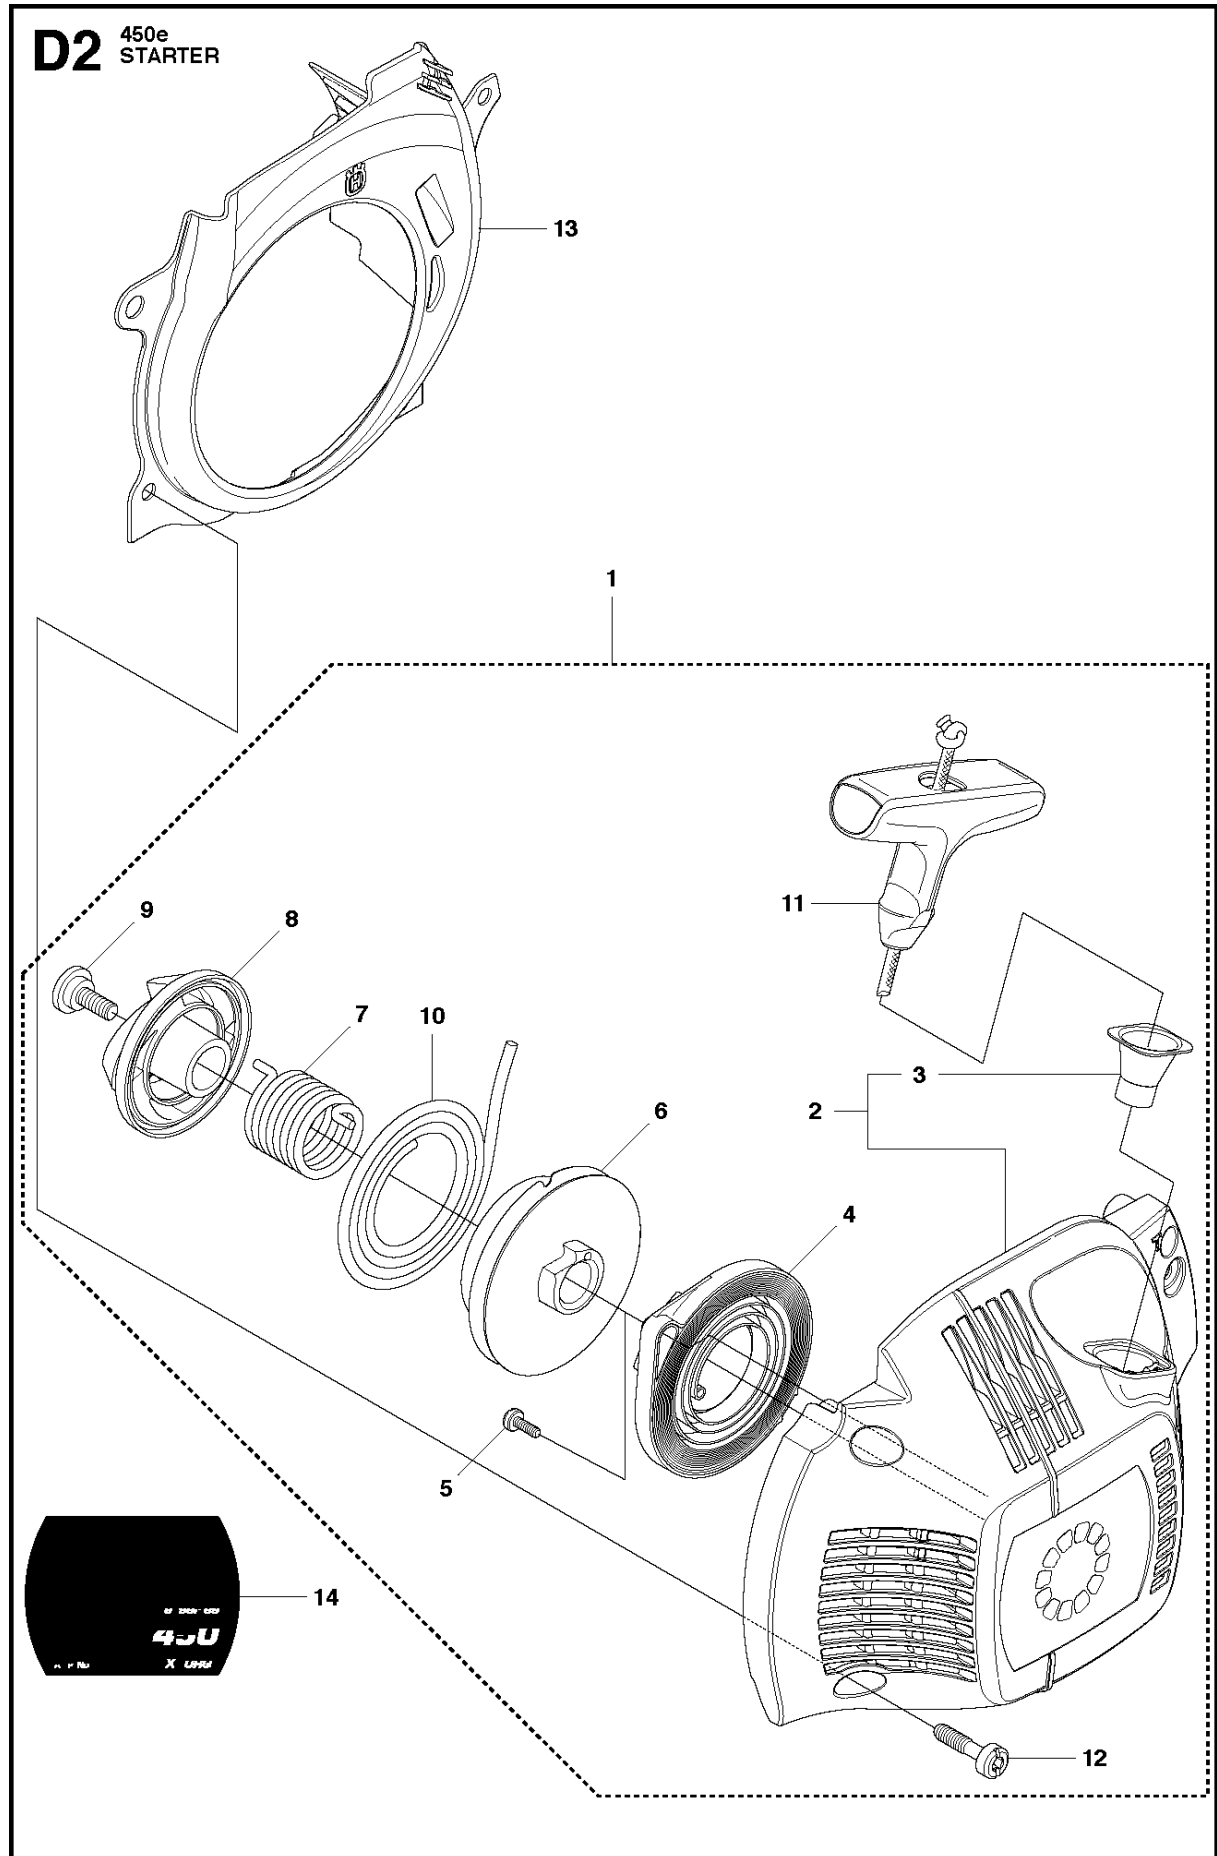

SPARE PARTS LIST

CHAIN SAWS

450 E from 2011-07 -

CHAIN BRAKE & CLUTCH COVER

450 E from 2011-07 -

Ref	Part no.	Description	Remark	Qty	Kit
1	544 21 72-01	CLUTCH COVER ASSY		1	
2	504 54 28-01	COVER LID		1	1
3	537 04 30-01	BRAKE BAND ASSY		1	1
4	544 08 30-01	WEAR PROTECTION		1	1
5	503 85 52-01	GUIDE BUSHING		1	1
6	503 46 59-01	BRAKE SPRING		1	1
7	544 08 29-01	COVER LID		1	1
8	503 89 08-02	KNEE JOINT ASSY		1	1
9	503 89 29-01	PIN KNEE-JOINT		1	1
10	735 31 08-20	E-CLIP		1	1
11	537 39 29-01	CHAIN TENSION SCREW		1	1
12	537 34 72-01	CHAIN TENSIONER WHEEL		1	1
13	537 39 26-01	HEAT PROTECTOR		1	1
14	544 35 75-01	LABEL		1	1
15	503 21 70-10	SCREW CCRPANT		10	1
16	525 35 43-01	BEARING SLEEVE		1	1
17	544 25 05-01	WEAR PLATE		1	1
18	537 34 78-01	KNOB		1	

B 450, 450e
CLUTCH & OIL PUMP

CLUTCH & OIL PUMP

450 E from 2011-07 -

Ref	Part no.	Description	Remark	Qty	Kit
1	537 11 05-03	CLUTCH ASSY		1	
2	537 35 91-01	CLUTCH SPRING		2	1
3	578 09 79-01	CLUTCH DRUM		1	
4	503 25 52-01	NEEDLE BEARING		1	3
5	503 93 18-01	PUMP PINION		1	
6	540 05 79-01	PUMP PISTON		1	
7	537 15 48-01	PUMP CYLINDER		1	
8	544 08 42-01	OIL HOSE		1	

C 450, 450e
CYLINDER COVER

CYLINDER COVER

450 E from 2011-07 -

Ref	Part no.	Description	Remark	Qty	Kit
1	544 34 83-03	CYLINDER COVER ASSY		1	
2	522 70 92-01	LABEL		1	1
3	503 89 47-01	SNAP		3	

STARTER

450 E from 2011-07 -