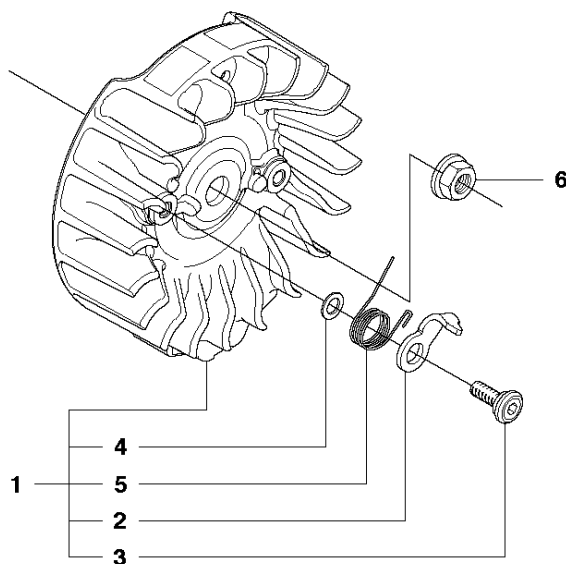

E 450, 450e
IGNITION SYSTEM

IGNITION SYSTEM

450 E from 2011-07 -

Ref	Part no.	Description	Remark	Qty	Kit
1	544 11 18-01	FLYWHEEL ASSY		1	
2	537 24 56-01	STARTER PAWL		2	1
3	501 81 99-03	SCREW		2	1
4	503 23 00-42	WASHER		2	1
5	529 27 11-01	SPRING		2	1
6	503 22 04-01	NUT		1	
7	573 93 57-01	IGNITION MODULE		1	
8	510 10 15-01	WIRING ASSY		1	
9	503 20 02-20	SCREW IHSCFM		2