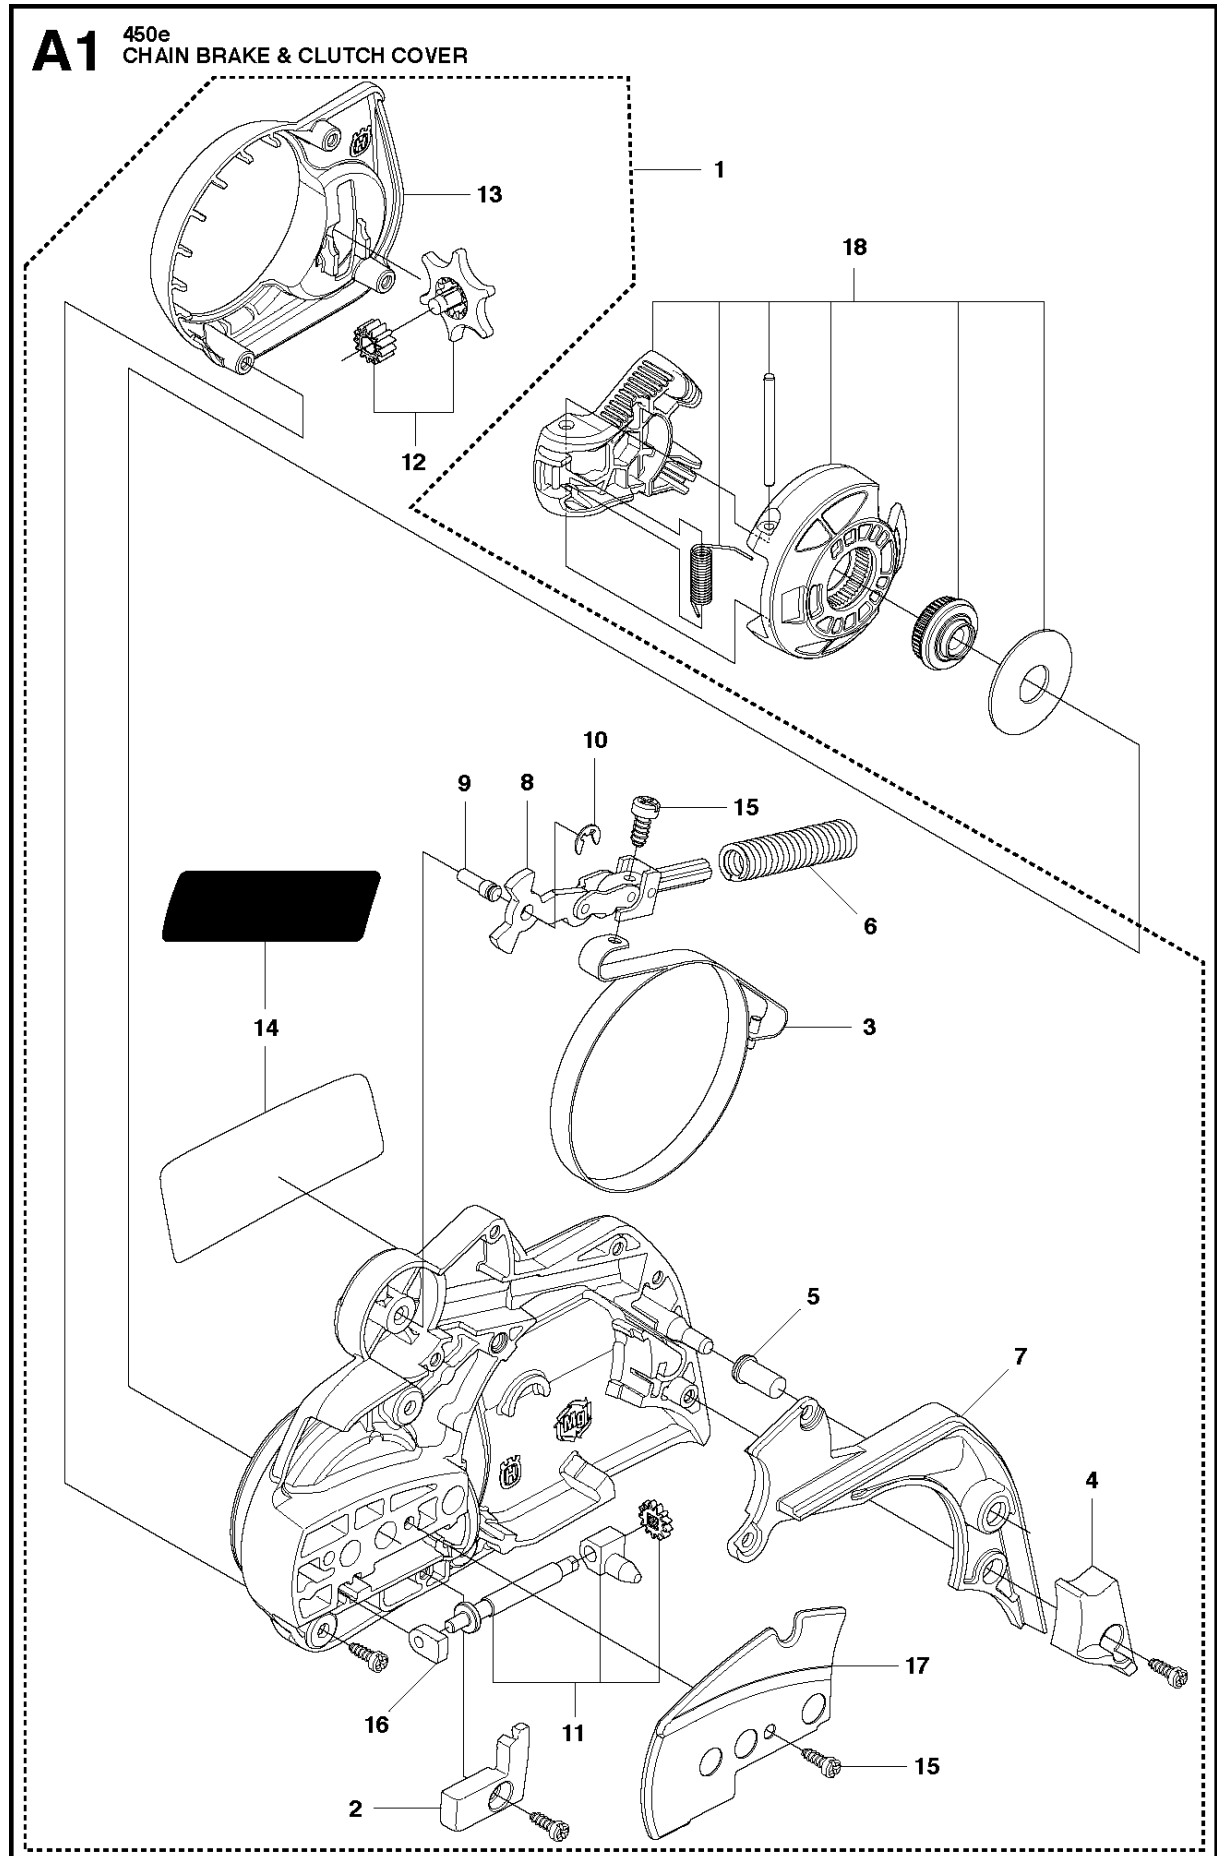

SPARE PARTS LIST

CHAIN SAWS

450 E from 2011-07 -

CHAIN BRAKE & CLUTCH COVER

450 E from 2011-07 -

Ref	Part no.	Description	Remark	Qty	Kit
1	544 21 72-01	CLUTCH COVER ASSY		1	
2	504 54 28-01	COVER LID		1	1
3	537 04 30-01	BRAKE BAND ASSY		1	1
4	544 08 30-01	WEAR PROTECTION		1	1
5	503 85 52-01	GUIDE BUSHING		1	1
6	503 46 59-01	BRAKE SPRING		1	1
7	544 08 29-01	COVER LID		1	1
8	503 89 08-02	KNEE JOINT ASSY		1	1
9	503 89 29-01	PIN KNEE-JOINT		1	1
10	735 31 08-20	E-CLIP		1	1
11	537 39 29-01	CHAIN TENSION SCREW		1	1
12	537 34 72-01	CHAIN TENSIONER WHEEL		1	1
13	537 39 26-01	HEAT PROTECTOR		1	1
14	544 35 75-01	LABEL		1	1
15	503 21 70-10	SCREW CCRPANT		10	1
16	525 35 43-01	BEARING SLEEVE		1	1
17	544 25 05-01	WEAR PLATE		1	1
18	537 34 78-01	KNOB		1	

B 450, 450e
CLUTCH & OIL PUMP

CLUTCH & OIL PUMP

450 E from 2011-07 -

Ref	Part no.	Description	Remark	Qty	Kit
1	537 11 05-03	CLUTCH ASSY		1	
2	537 35 91-01	CLUTCH SPRING		2	1
3	578 09 79-01	CLUTCH DRUM		1	
4	503 25 52-01	NEEDLE BEARING		1	3
5	503 93 18-01	PUMP PINION		1	
6	540 05 79-01	PUMP PISTON		1	
7	537 15 48-01	PUMP CYLINDER		1	
8	544 08 42-01	OIL HOSE		1	

C 450, 450e
CYLINDER COVER

CYLINDER COVER

450 E from 2011-07 -

Ref	Part no.	Description	Remark	Qty	Kit
1	544 34 83-03	CYLINDER COVER ASSY		1	
2	522 70 92-01	LABEL		1	1
3	503 89 47-01	SNAP		3	

STARTER

450 E from 2011-07 -