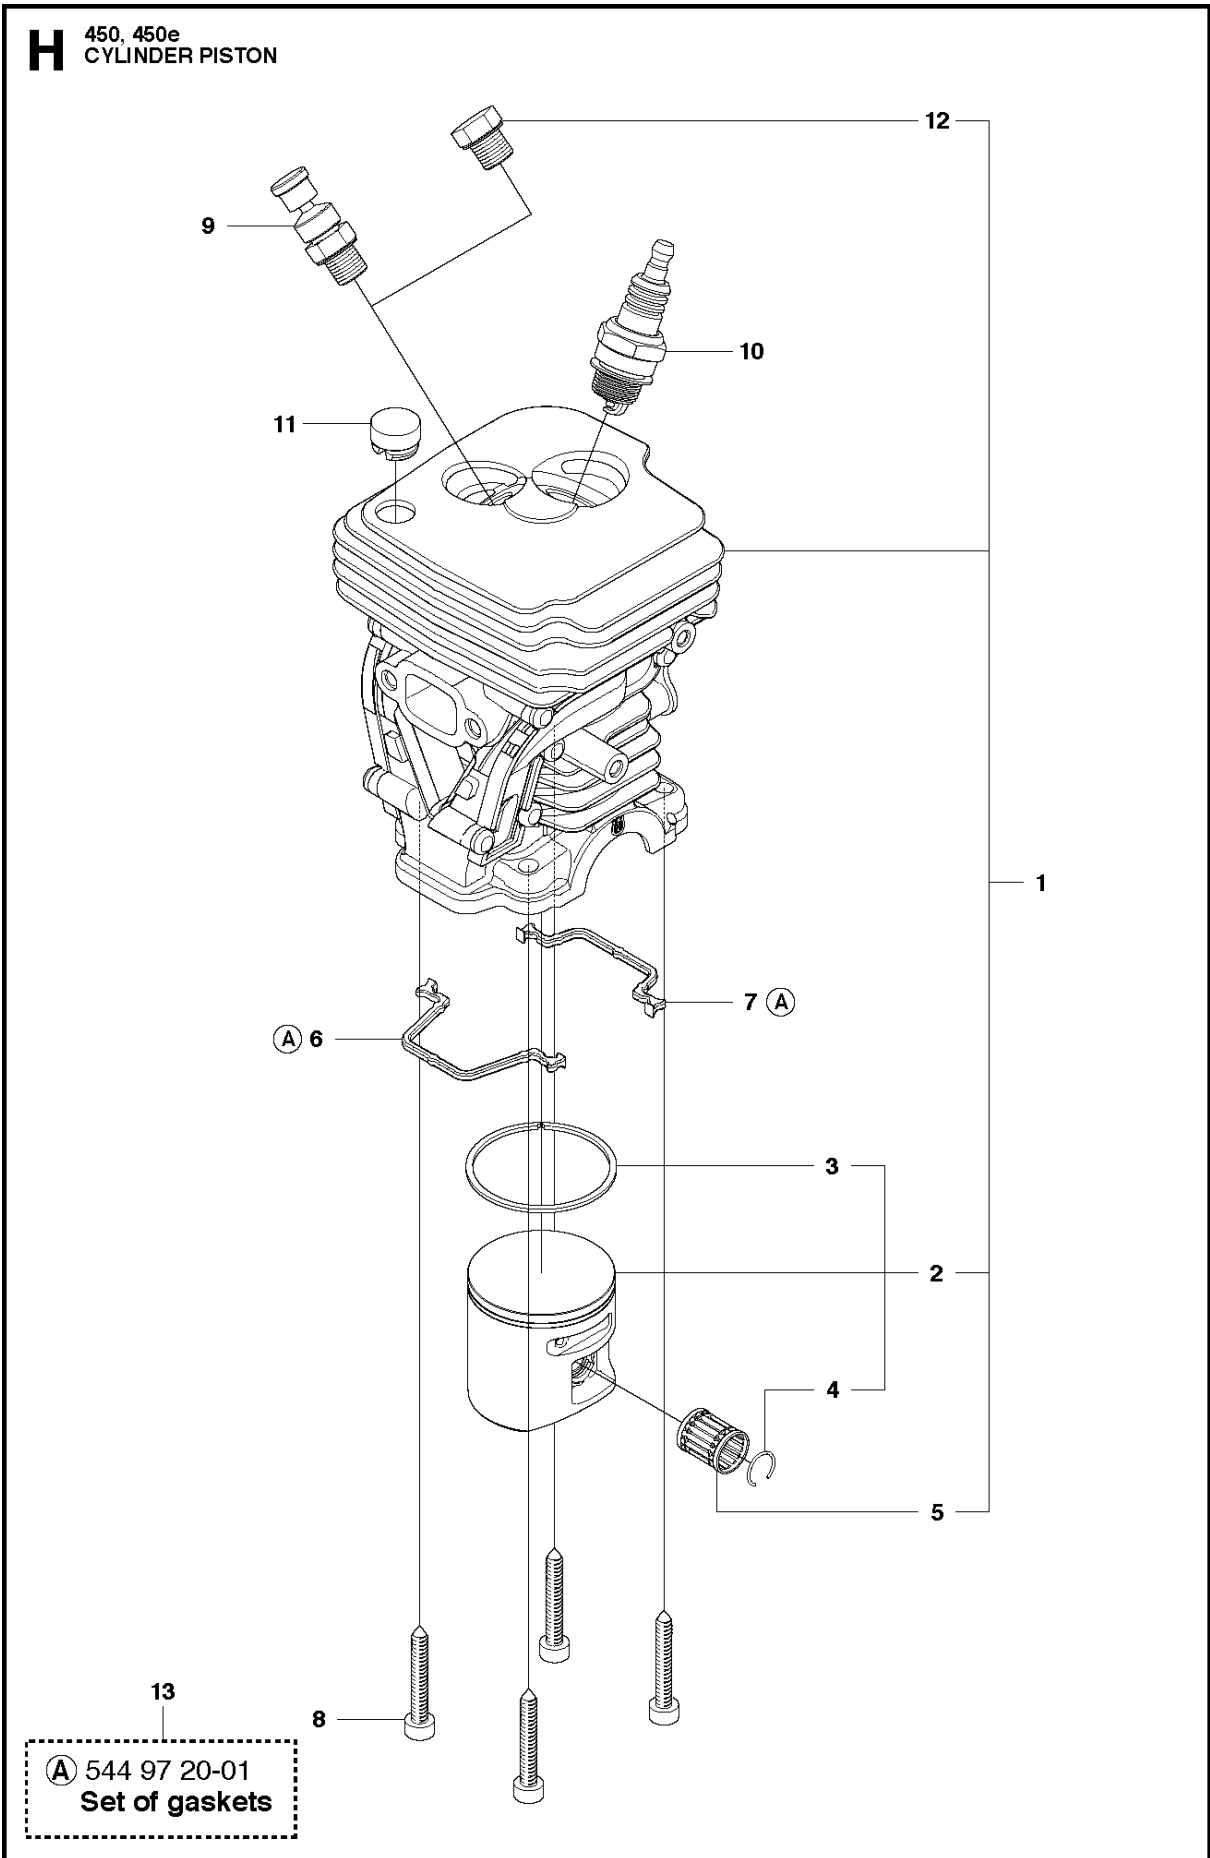

CYLINDER PISTON

450 E from 2011-07 -

Ref	Part no.	Description	Remark	Qty	Kit
1	544 11 98-02	CYLINDER		1	
2	544 08 89-03	PISTON ASSY		1	1
3	544 08 87-01	PISTON RING		1	1, 2
4	544 21 13-01	CIRCLIP		1	1, 2
5	503 25 63-01	NEEDLE BEARING		1	1
6	544 10 87-01	GASKET		1	13
7	544 10 92-01	GASKET		1	13
8	503 20 05-27	SCREW IHSCM		4	
9	544 87 07-01	DECOMPRESSION VALVE		1	
10	503 23 51-11	SPARK PLUG		1	
11	540 05 73-01	SUPPORT		1	
12	503 55 22-01	PLUG		1	1
13	544 97 20-01	GASKET KIT	Set of Gaskets	1